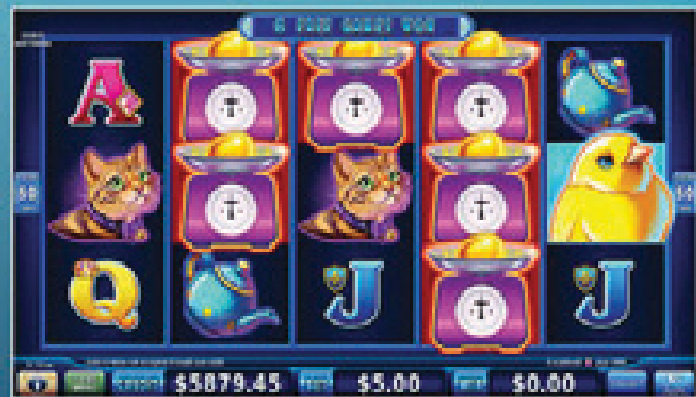

CATS, HATS & MORE BATS

Cats Hats & More Bats retains the fun and humour of the original hit title along with some new game features that continue to delight players.

- Distinctive artwork change will attract player attention to the bank.
- New second screen bonus pick added for 15 BAT symbols.
- 6 Free Game wins multiplied by up to 8x or select the BAT SPLAT **LOCK IT** Bonus Feature.

CABINET	PLATFORM	GAME TYPE	AVAILABLE DENOMINATIONS
Dualos	SLV	Link	Multi - P: \$1, \$2, \$5, \$10

TITLES ALSO AVAILABLE IN THIS SERIES:

CASH CONNECTION

Sweet Tweet

This little birdy delivers the golden eggs in SWEETTWEET™ CASH CONNECTION, a proven player favourite with a new dimension added to the hold-and-spin concept.

- 6 scattered EGGS symbols initiate the Cash Connection feature, where additional EGGS are collected and prizes awarded every time a row is completed.
- With lots of respins and the chance to double and triple feature prizes, expect your players to make a great connection with this new theme!

CABINET	PLATFORM	GAME TYPE	AVAILABLE DENOMINATIONS
Dualos	SLV	SAP	Multi - P: \$1, \$2, \$5, \$10, \$20

Featuring 37 spots and Neighbor Bets to get players excited about choosing their lucky numbers, Roulette 0 offers a fantastic new way for operators and players alike to experience the thrill of Roulette!