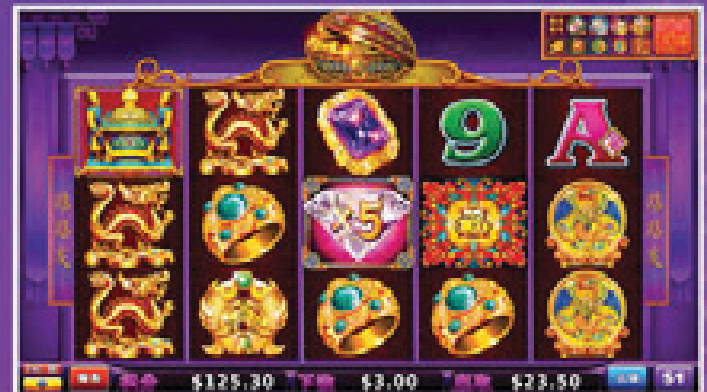

CABINET	PLATFORM	GAME TYPE	AVAILABLE DENOMINATIONS
DualosX	ArgOS	Link	5c to $2 (HKD)