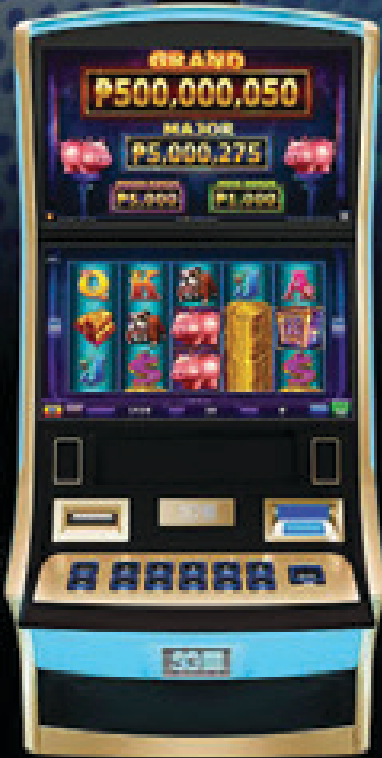

Complimenting the hugely popular *Eureka Reel Blast*, this charming theme offers even more free games and a **LOCK IT** selection feature.

- Players can choose between Free Games with nudging WILD Reels or Piggy Bank **LOCK IT** Bonus Feature.
- Win up to 25 Free Games or 10 Piggy Bankin' **LOCK IT** feature spins.
- Piggy Bank **LOCK IT** Bonus Feature awards prizes up to 500x your bet.

CABINET	PLATFORM	GAME TYPE	AVAILABLE DENOMINATIONS
Dualos	SLV	Link	Multi - P: $1, $2, $5, $10