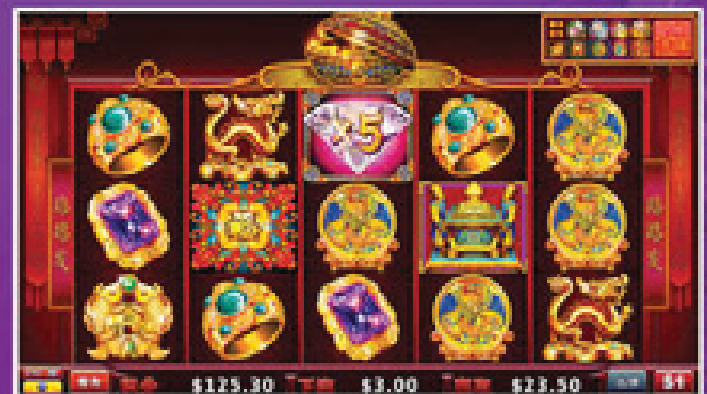

CABINET	PLATFORM	GAME TYPE	AVAILABLE DENOMINATIONS
DualosX	ArgOS	Link	5c to $2 (HKD)