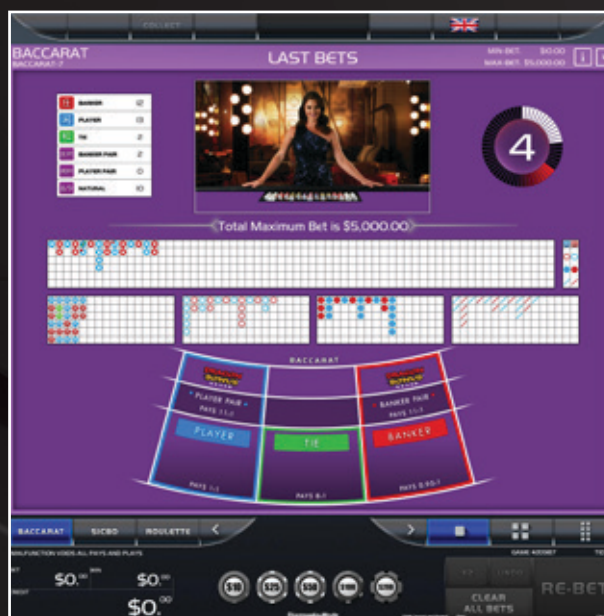

Your continued support and friendship is appreciated and respected.

Ken Jolly
Vice President & Managing Director - Asia

At *SG Gaming* our ETS line of products provides an endless variety of gaming options across your casino floor. Introducing our new ETS terminal; *Quartz*, running on *SG Gaming's* exclusive OS *ArgOS*, across a fully electronic version, to multi terminal and multigame configurations that can be linked to virtual, hybrid & live games. *Quartz* has increased connectivity of up to 50 different games.

WHAT GAMES ARE AVAILABLE?

Quartz launches with three games - Baccarat, Roulette and Sic Bo - with more titles to be added soon.

ROULETTE

BACCARAT

SIC BO

QUARTZ FEATURES

BIGGER 1920 X 1920 RESOLUTION 26.5” HD TOUCH SCREEN

New square display allows for a more immersive experience for players with extra space for game stats and features such as dealer display and racetrack mode.

STEREO SOUND

Speaker strip along the top of the cabinet for crystal clear audio

BACK-LIGHTING

Sleek and responsive lighting for a modern look

1920 X 1080 DISPLAY BACK

Display panel on the back of the new Quartz cabinet for visual impact on your gaming floor.

FEATURES

- **Increased connectivity**
- **Configurable Zoning for Price point & Games**
- **Scheduled betting to optimize peak times and turnover**
- **Configurable Table Minimum & Maximums**
- **Multiple languages on Player Terminals**
- **English, Chinese (Simplified), Vietnamese & Korean**